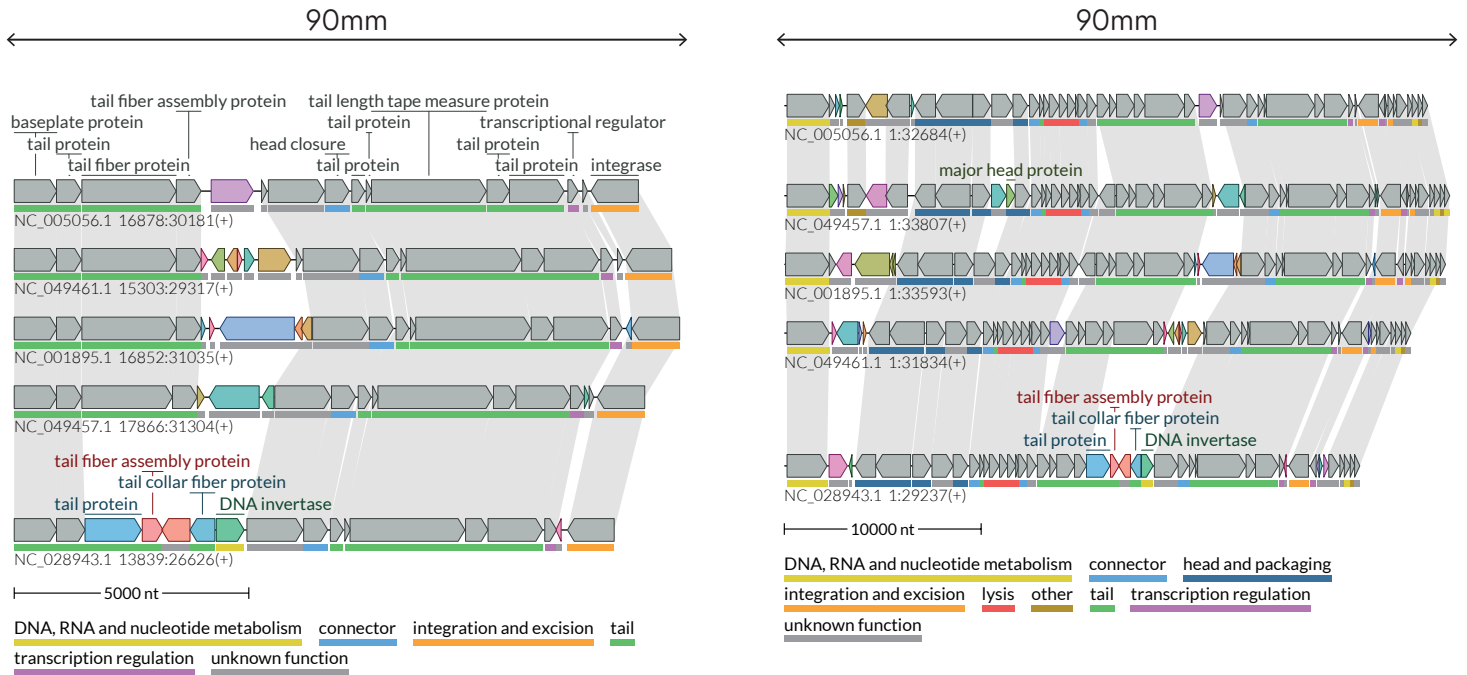

Default configuration files for one- and two-column layout of an portrait A4 page

One-column publication figure - 90mm width | Configuration file name: A4p1

Two-column publication figure - 190mm width | Configuration file name: A4p2